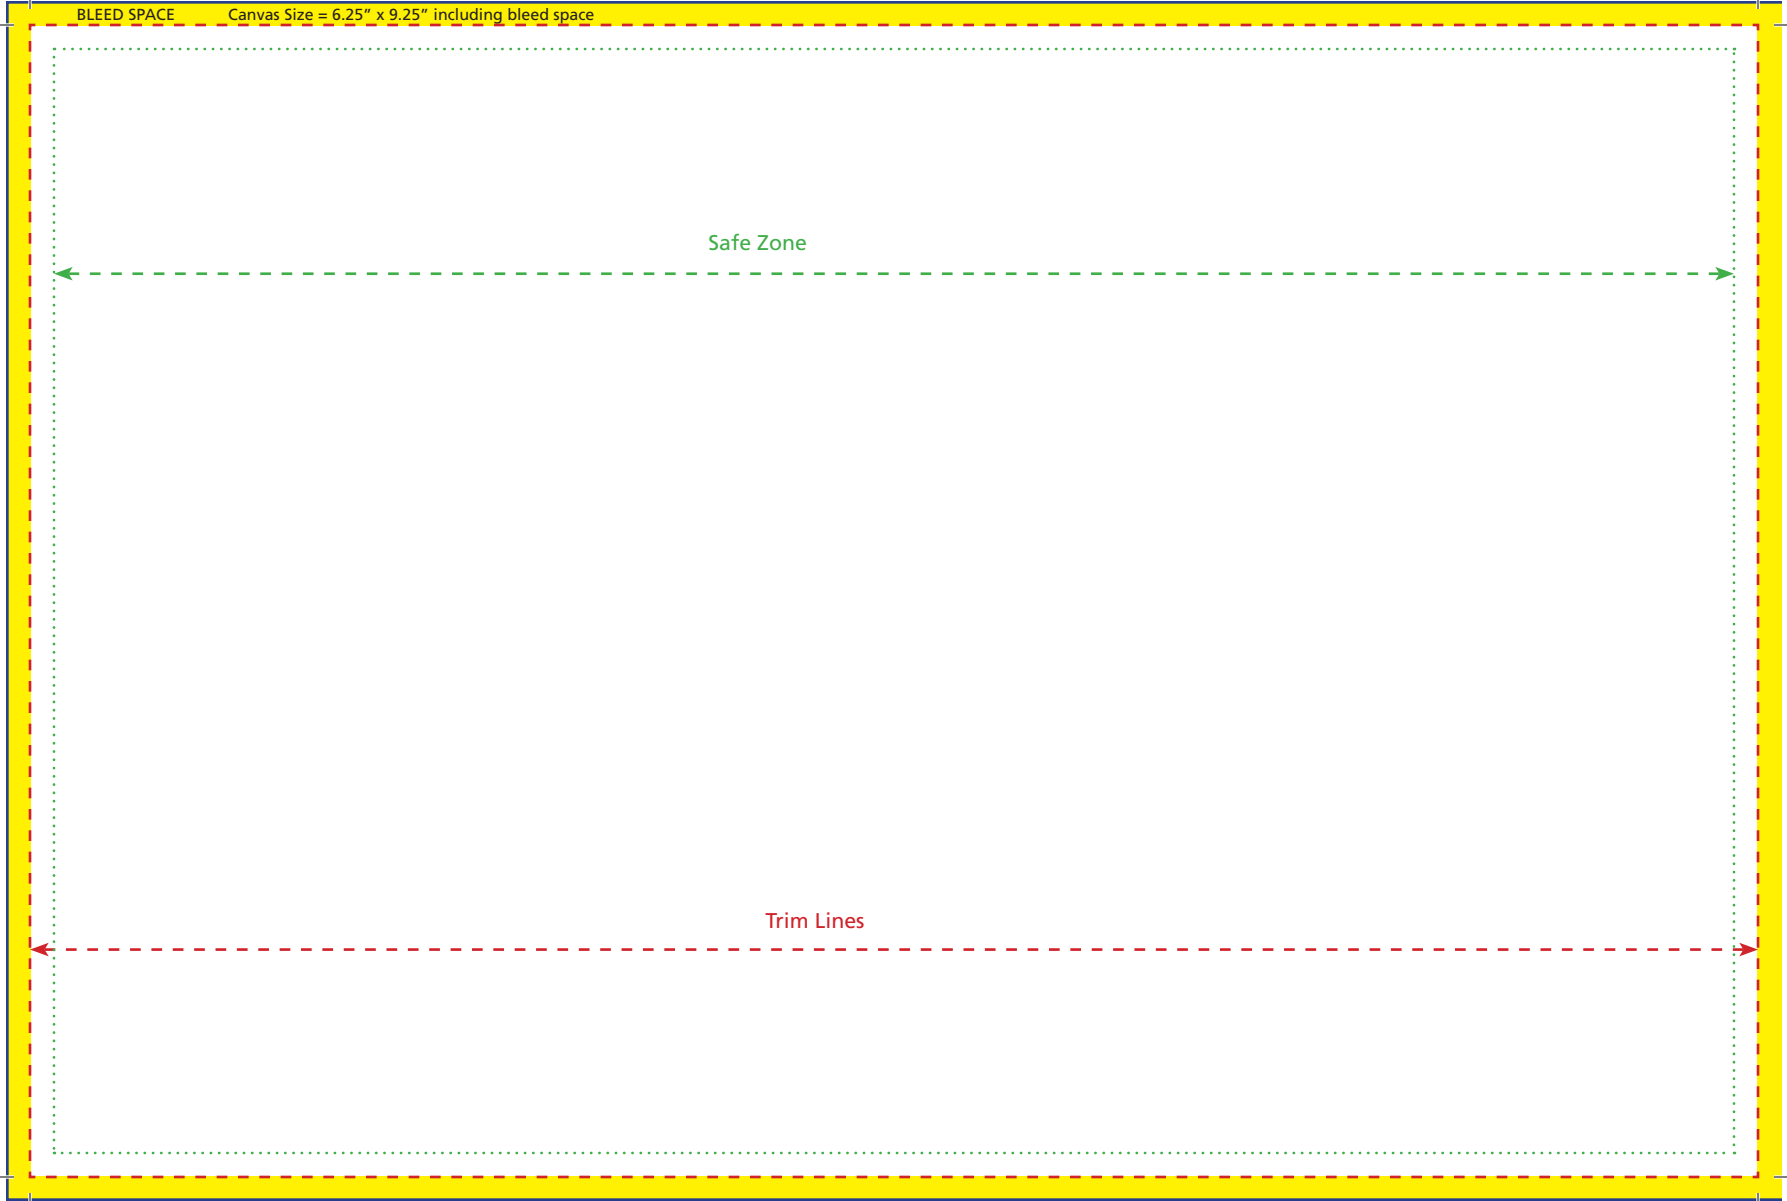

Canvas area setup to start

New ✕

Name:

Preset:

Size:

Width:

Height:

Resolution:

Color Mode:

Background Contents:

Advanced

Color Profile:

Pixel Aspect Ratio:

Image Size:
19.8M

BLEED SPACE

Canvas Size = 6.25" x 9.25" including bleed space

Safe Zone

Trim Lines

Endicia area: 1.125" w x 0.675" Tall
usually in top right - must be within SAFE ZONE

PRSRT STD
U.S. POSTAGE PAID
MANASOTA, FL
PERMIT Number 1

Safe Zone

Mail Address area: 4.25" w x 2.5" Tall
MUST be in lower right corner

Trim Lines