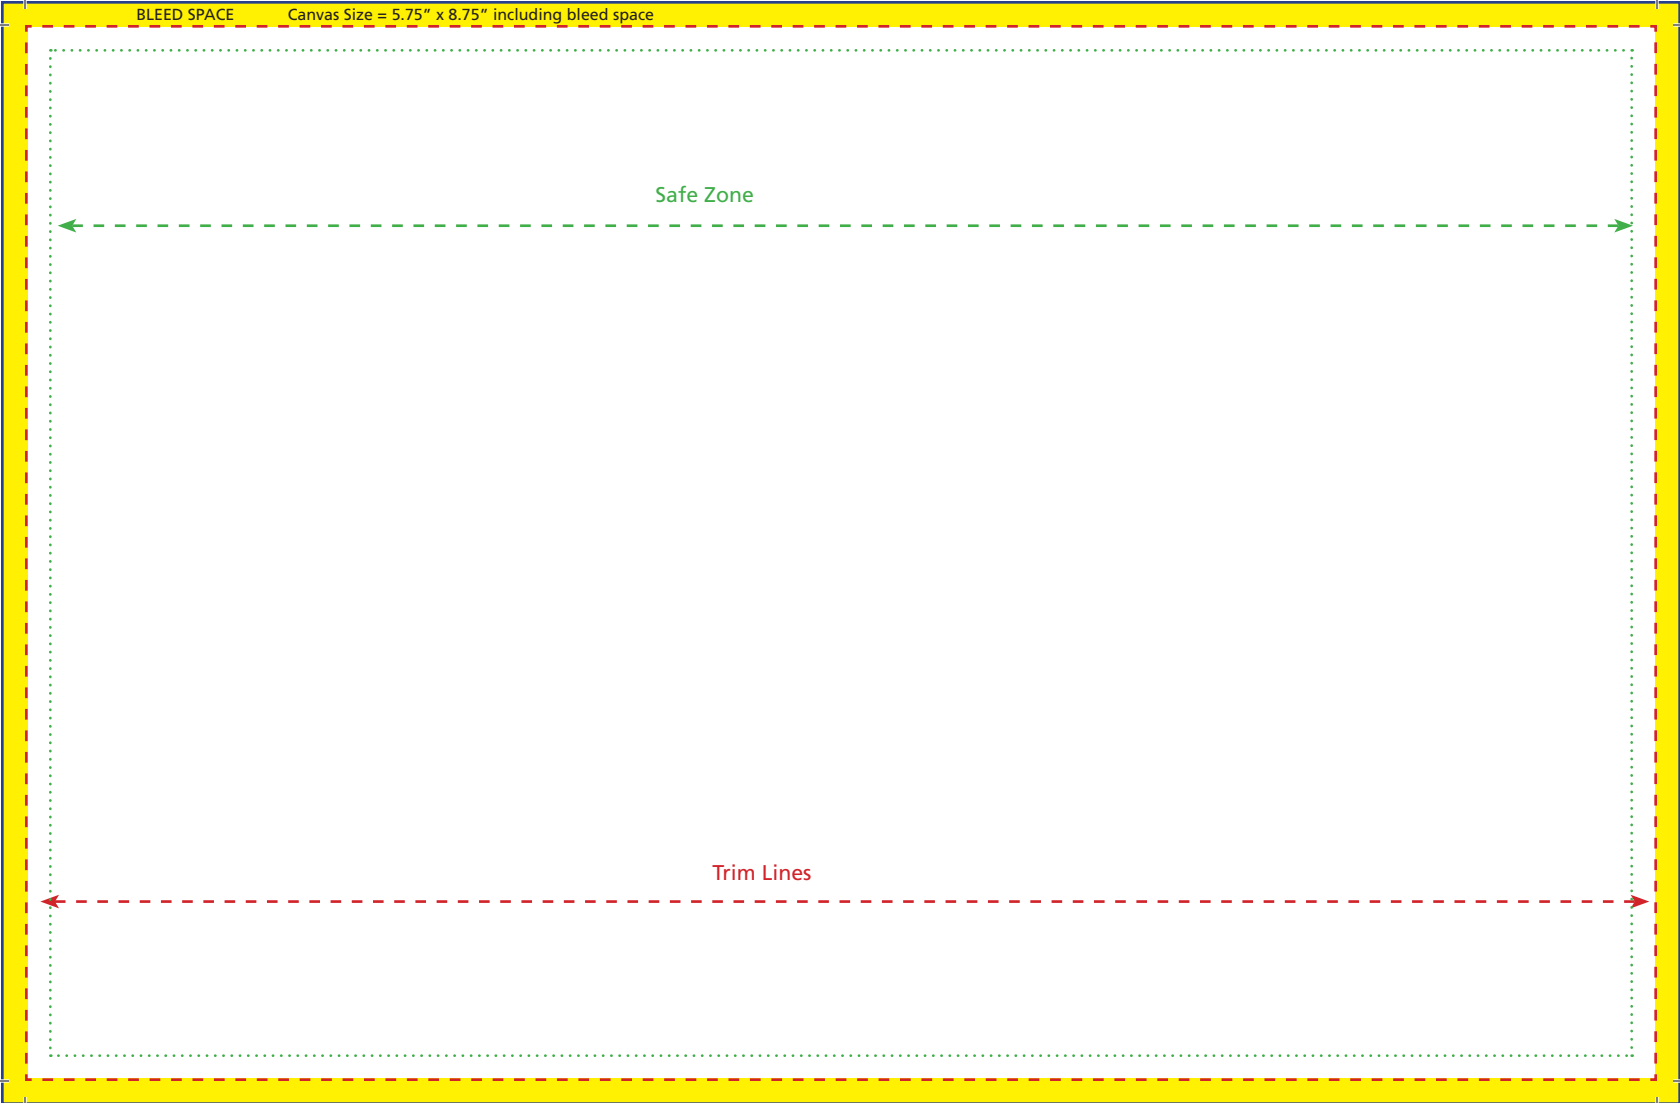

Color Mode:

Background Contents:

Advanced

Color Profile:

Pixel Aspect Ratio:

Image Size:
19.8M

BLEED SPACE

Canvas Size = 5.75" x 8.75" including bleed space

Safe Zone

Trim Lines

Endicia area: 1.125" w x 0.675" Tall
in top right - must be within SAFE ZONE

PRSR STD
U.S. POSTAGE PAID
MANASOTA, FL
PERMIT Number 1

Safe Zone

Mail Address area: 4.25" w x 2.5" Tall
MUST be in lower right corner

Trim Lines